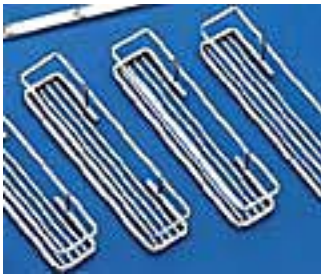

RAS-5222-DS-CR

Rev-A-Shelf Door Storage Baskets with Standards (Polished Chrome)

List Price: $294.20

Your Price: $241.00